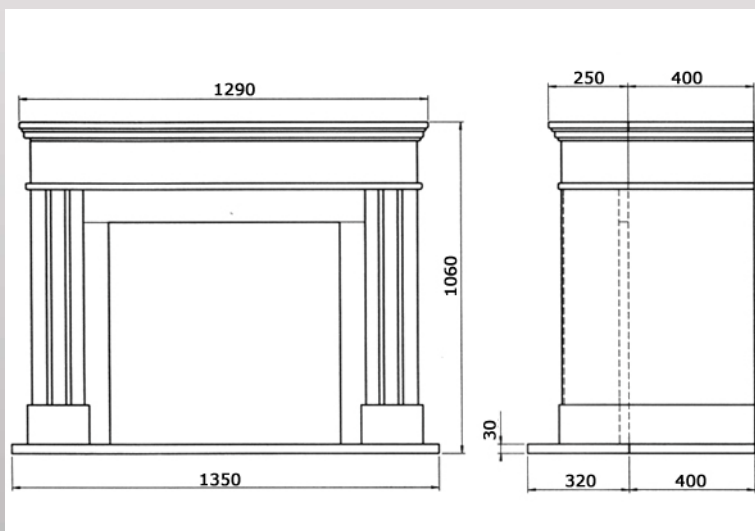

Barros (omloop schouw / return surround)

Avanto

Castello

Estate (model 2005)

Concerto