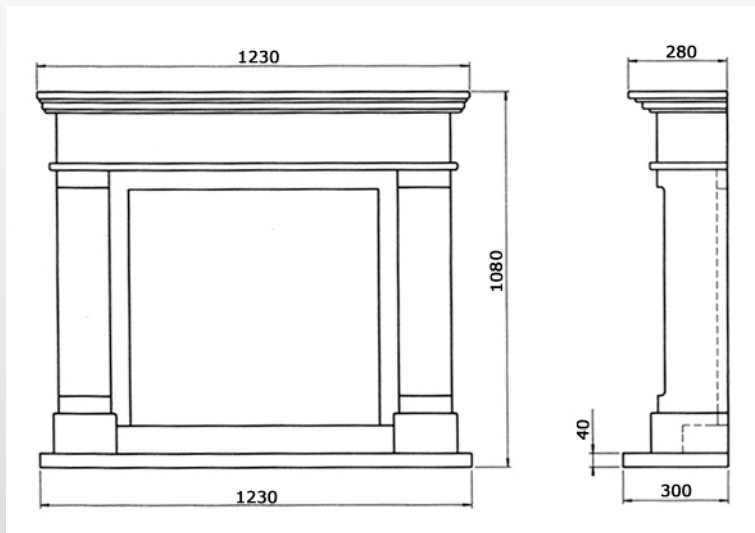

Monaco (front schouw / front surround)

Avanto
Castello
Estate (model 2005)
Allegro

Concerto