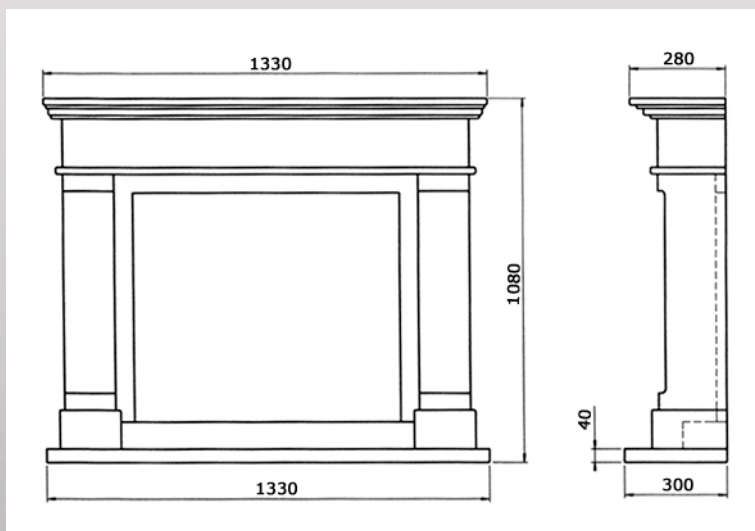

Monaco (front schouw / front surround)

Avanto
Castello
Estate (model 2005)
Allegro

Concerto